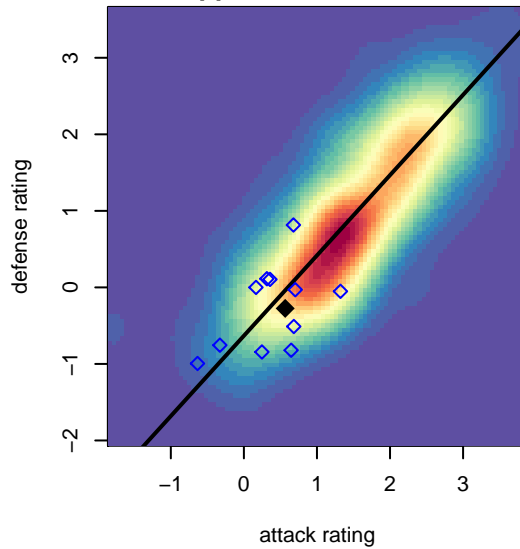

Emerald City FC Blue B04

Emerald City FC
 Seattle, WA
 B04 total strength=842
 attack=1.76 defense=0.76
 fall league = PSPL Copa 1 – West U14
 spr league = Spr PSPL – '04 Copa 1 – West U1

alt names used:
 Emerald City FC M04 Blue
 Emerald City FC M04 Blue

Venues played:
 2017 PSPL Copa 1 – West U14
 2017 Spr PSPL – '04 Copa 1 – West U14

**attack and defense variance (black dot)
relative to other teams
and top 10 in region**

**attack and defense rating
relative to others at age
and all opponents in last 13 months**