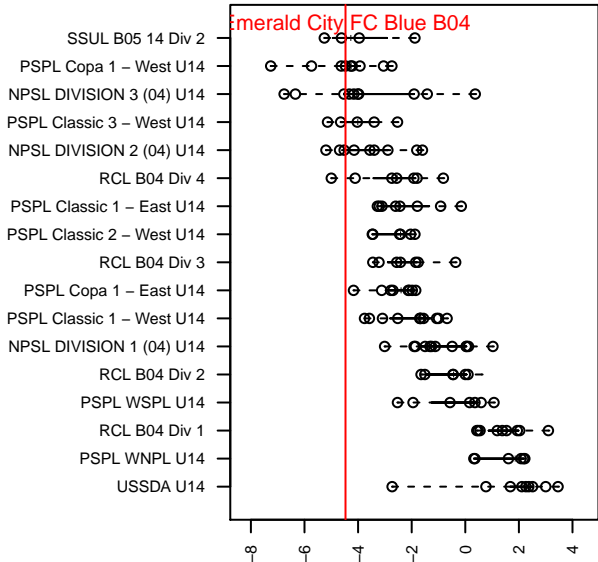

**attack and defense rating
relative to others at age
and all opponents in last 13 months**