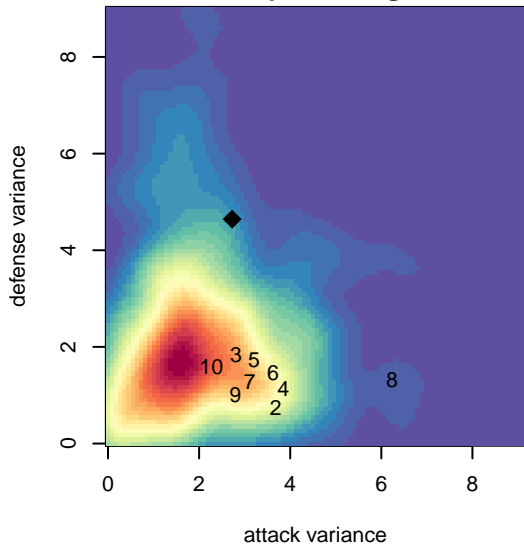

Emerald City FC Blue B04

Emerald City FC
 Seattle, WA
 B04 total strength=842
 attack=1.76 defense=0.76
 fall league = PSPL Copa 1 – West U14
 spr league = Spr PSPL – '04 Copa 1 – West U1

alt names used:
 Emerald City FC M04 Blue
 Emerald City FC M04 Blue

Venues played:
 2017 PSPL Copa 1 – West U14
 2017 Spr PSPL – '04 Copa 1 – West U14

**attack and defense variance (black dot)
relative to other teams
and top 10 in region**

**attack and defense rating
relative to others at age
and all opponents in last 13 months**