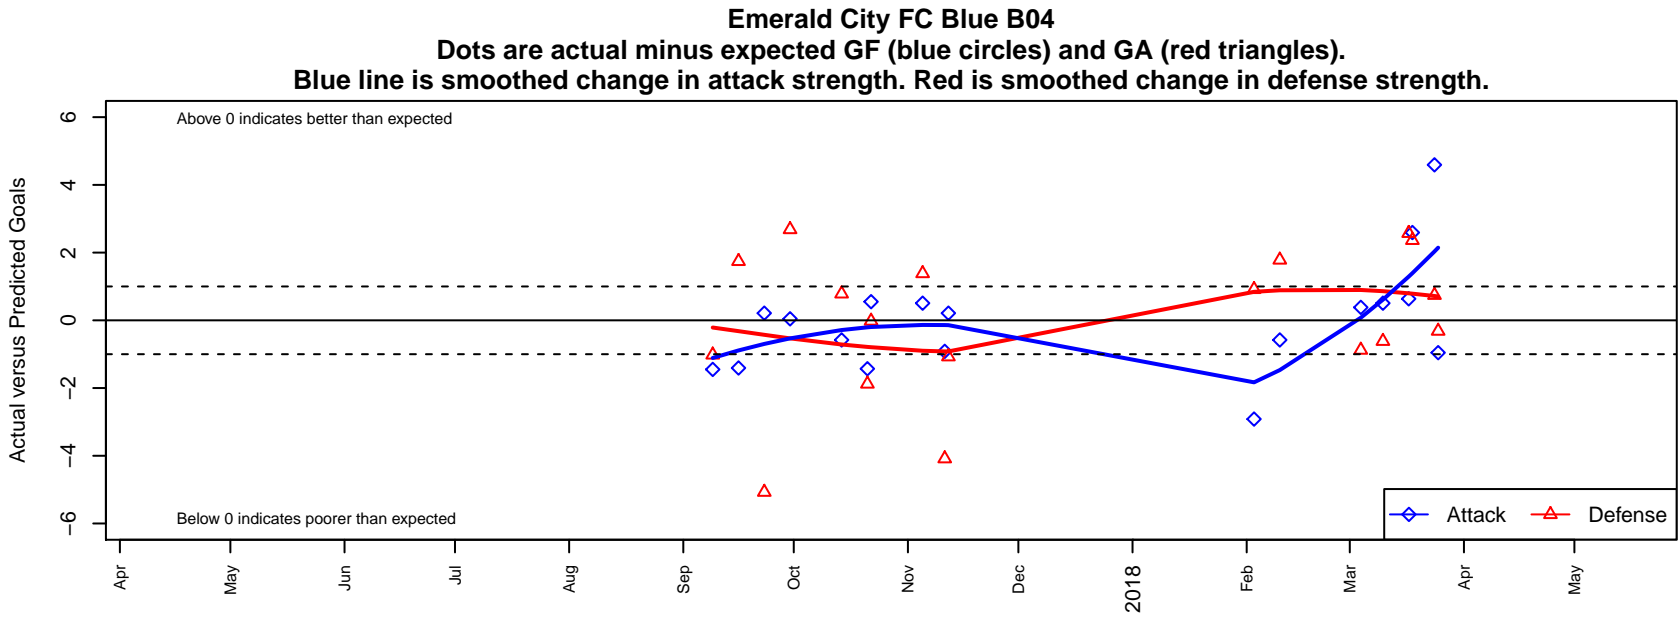

Emerald City FC Blue B04

Emerald City FC
 Seattle, WA
 B04 total strength=842
 attack=1.76 defense=0.76
 fall league = PSPL Copa 1 – West U14
 spr league = Spr PSPL – '04 Copa 1 – West U1

alt names used:
 Emerald City FC M04 Blue
 Emerald City FC M04 Blue

Venues played:
 2017 PSPL Copa 1 – West U14
 2017 Spr PSPL – '04 Copa 1 – West U14

**attack and defense variance (black dot)
relative to other teams
and top 10 in region**

**attack and defense rating
relative to others at age
and all opponents in last 13 months**